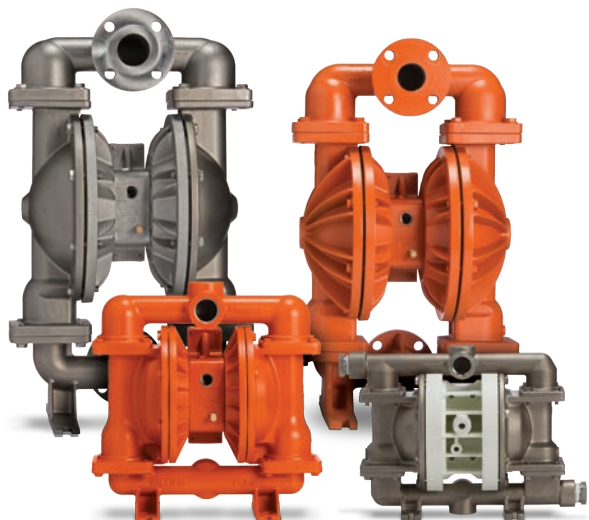

FIT | The Best Performing AODD Pump in the World

With superior flow rates, the Wilden FIT metal pump can be used in place of some of the larger competitor AODD pumps. This can reduce initial purchase price, cost of primary wear parts and lower accumulating energy costs substantially.