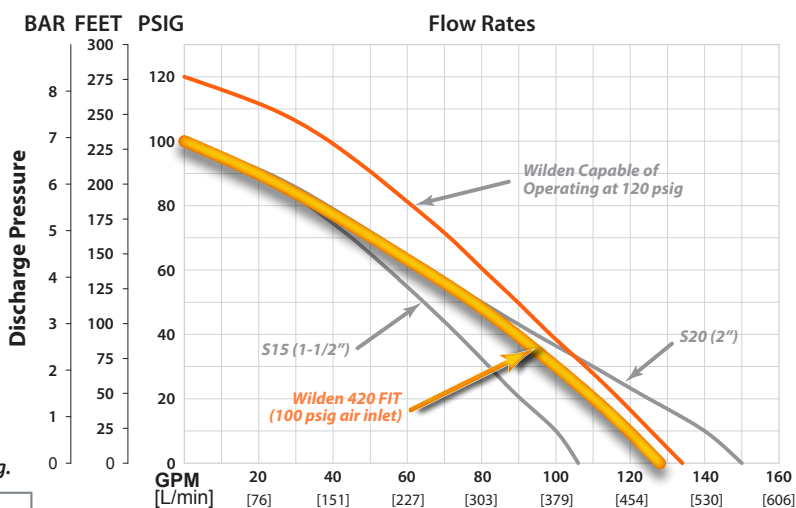

Wilden 38 mm (1-1/2") FIT Outperforms the 38 mm (1-1/2") & 51 mm (2") SANDPIPER Over Majority of Curve